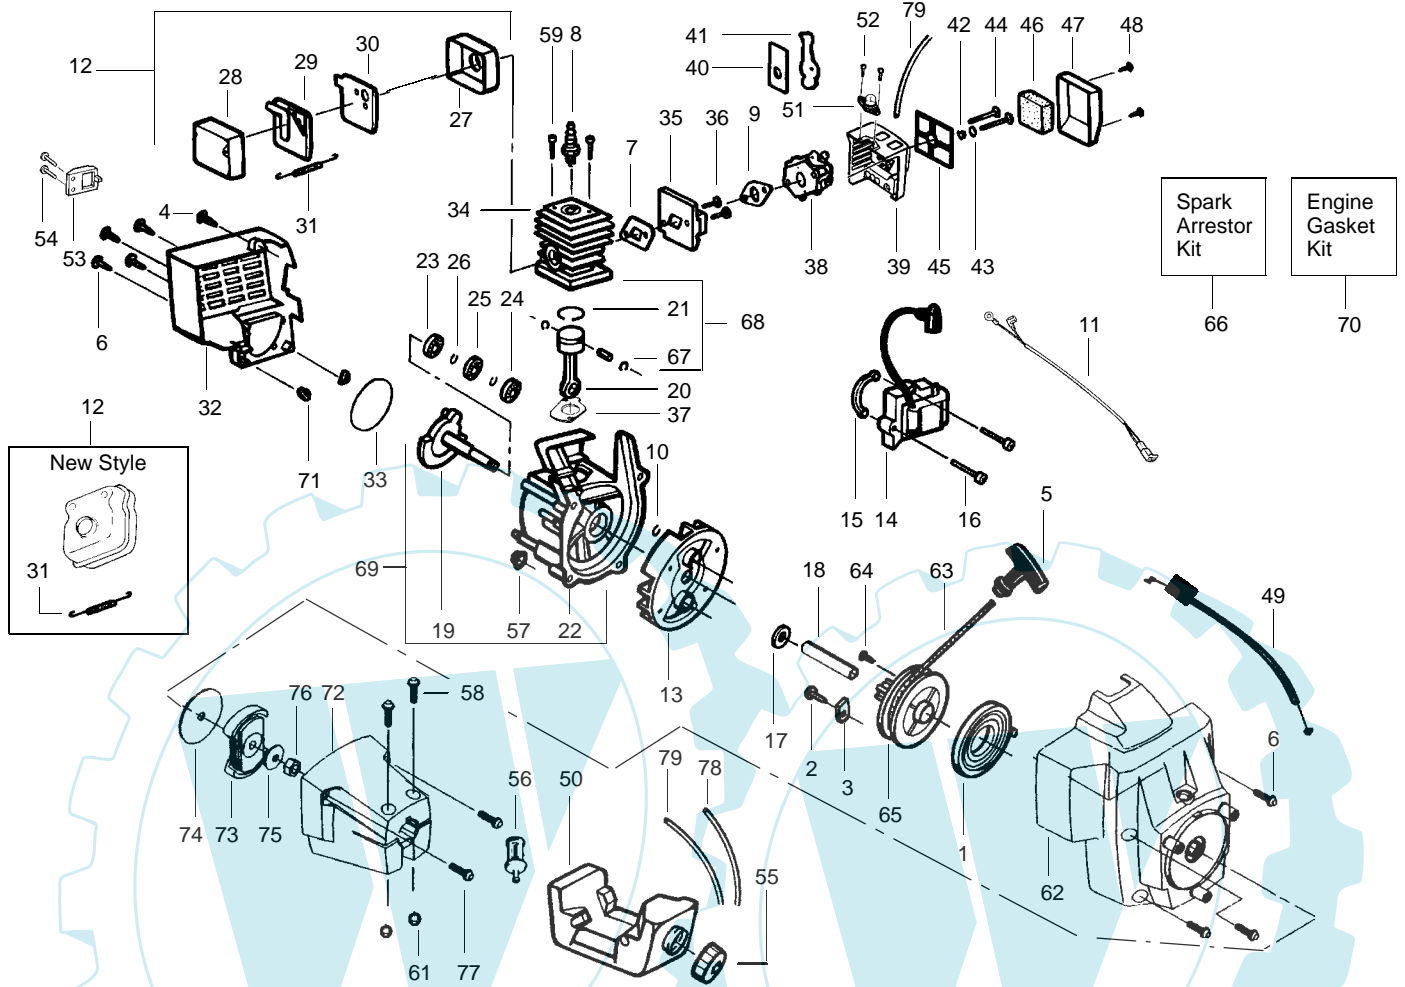

GT26 D

Spare parts

Ersatzteile

Pièces détachées

Reserve onderdelen

Repuestos

Reservdelar

PARTS LIST NO. 530087795		Jonsered PARTS LIST	MODEL GT26D
DATE 8/12/02	Replaces 530087795 - 2/18/02		Note: Illustration may differ from actual model due to design changes

➤ = NEW PART NUMBER FOR THIS IPL

★ = REFER TO THE SERVICE REFERENCE INDICATED FOR MORE INFORMATION. (LOCATED AT END OF IPL)

PARTS LIST NO. 530087795		Jonsered PARTS LIST	MODEL GT26D
DATE 8/12/02	REPLACES 530087795-2/18/02		Note: Illustration may differ from actual model due to design changes

Carburetor Assembly Kit - #530069998

Ref.	Part No.	Description
1.	530069829	Carburetor Repair Kit (KIT= Indicates Contents)
2.	530038479	Limiter Cap (High-brown)
3.	530038478	Limiter Cap (Low-tan)
4.	530069844	Gasket/Diaphragm Kit (● = Indicates Contents)