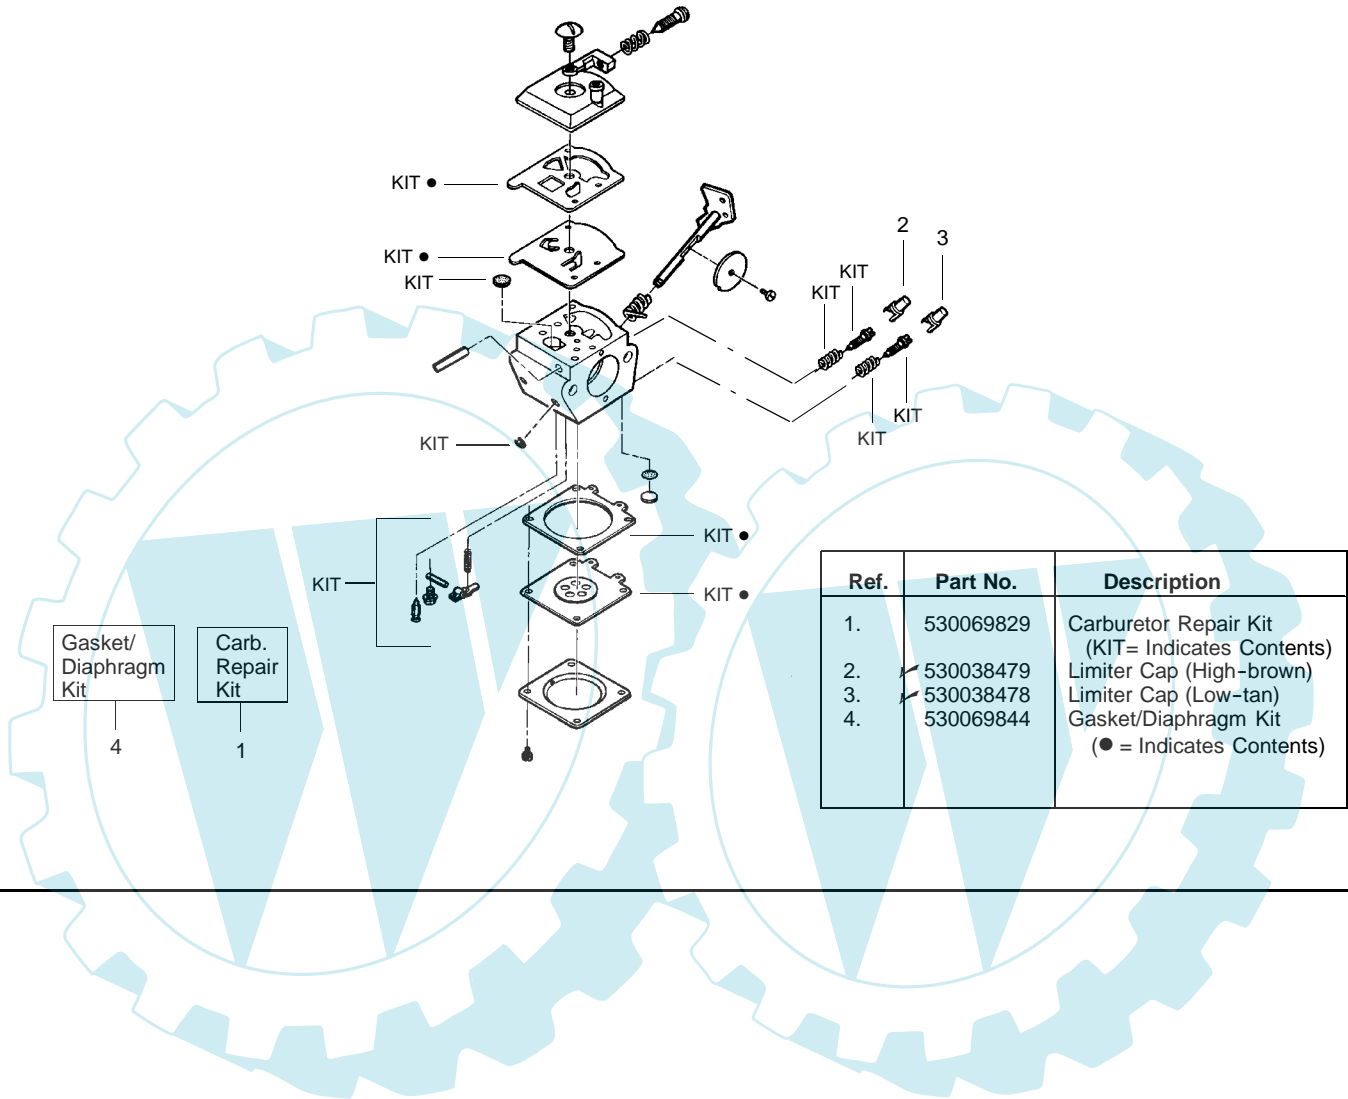

GT26 D

Spare parts

Ersatzteile

Pièces détachées

Reserve onderdelen

Repuestos

Reservdelar

PARTS LIST NO. 530087795		Jonsered PARTS LIST	MODEL GT26D
DATE 8/12/02	Replaces 530087795 - 2/18/02		Note: Illustration may differ from actual model due to design changes

➤ = NEW PART NUMBER FOR THIS IPL

★ = REFER TO THE SERVICE REFERENCE INDICATED FOR MORE INFORMATION. (LOCATED AT END OF IPL)

PARTS LIST NO. 530087795		Jonsered PARTS LIST	MODEL GT26D
DATE 8/12/02	REPLACES 530087795-2/18/02		Note: Illustration may differ from actual model due to design changes

Carburetor Assembly Kit - #530069998

Ref.	Part No.	Description
1.	530069829	Carburetor Repair Kit (KIT= Indicates Contents)
2.	530038479	Limiter Cap (High-brown)
3.	530038478	Limiter Cap (Low-tan)
4.	530069844	Gasket/Diaphragm Kit (● = Indicates Contents)